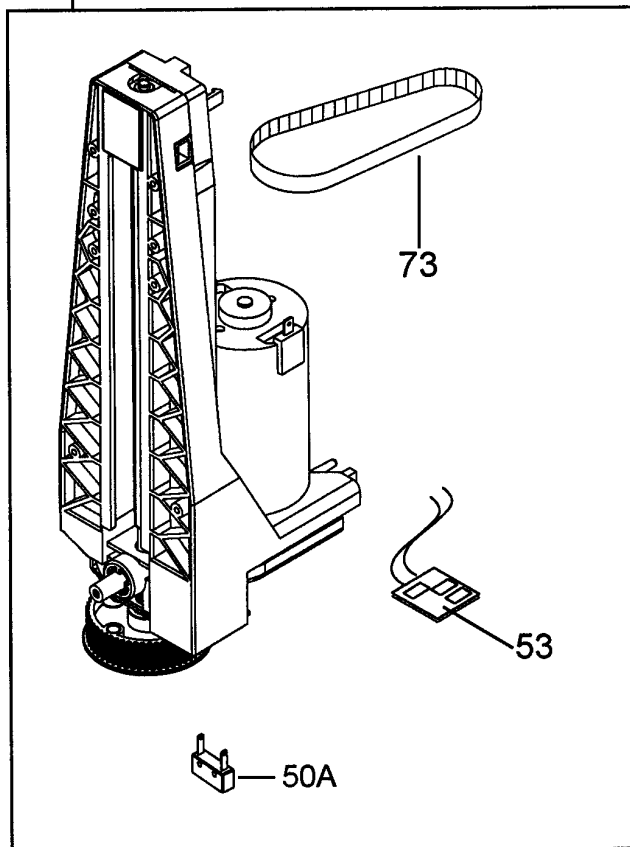

73

53

50A

77

91