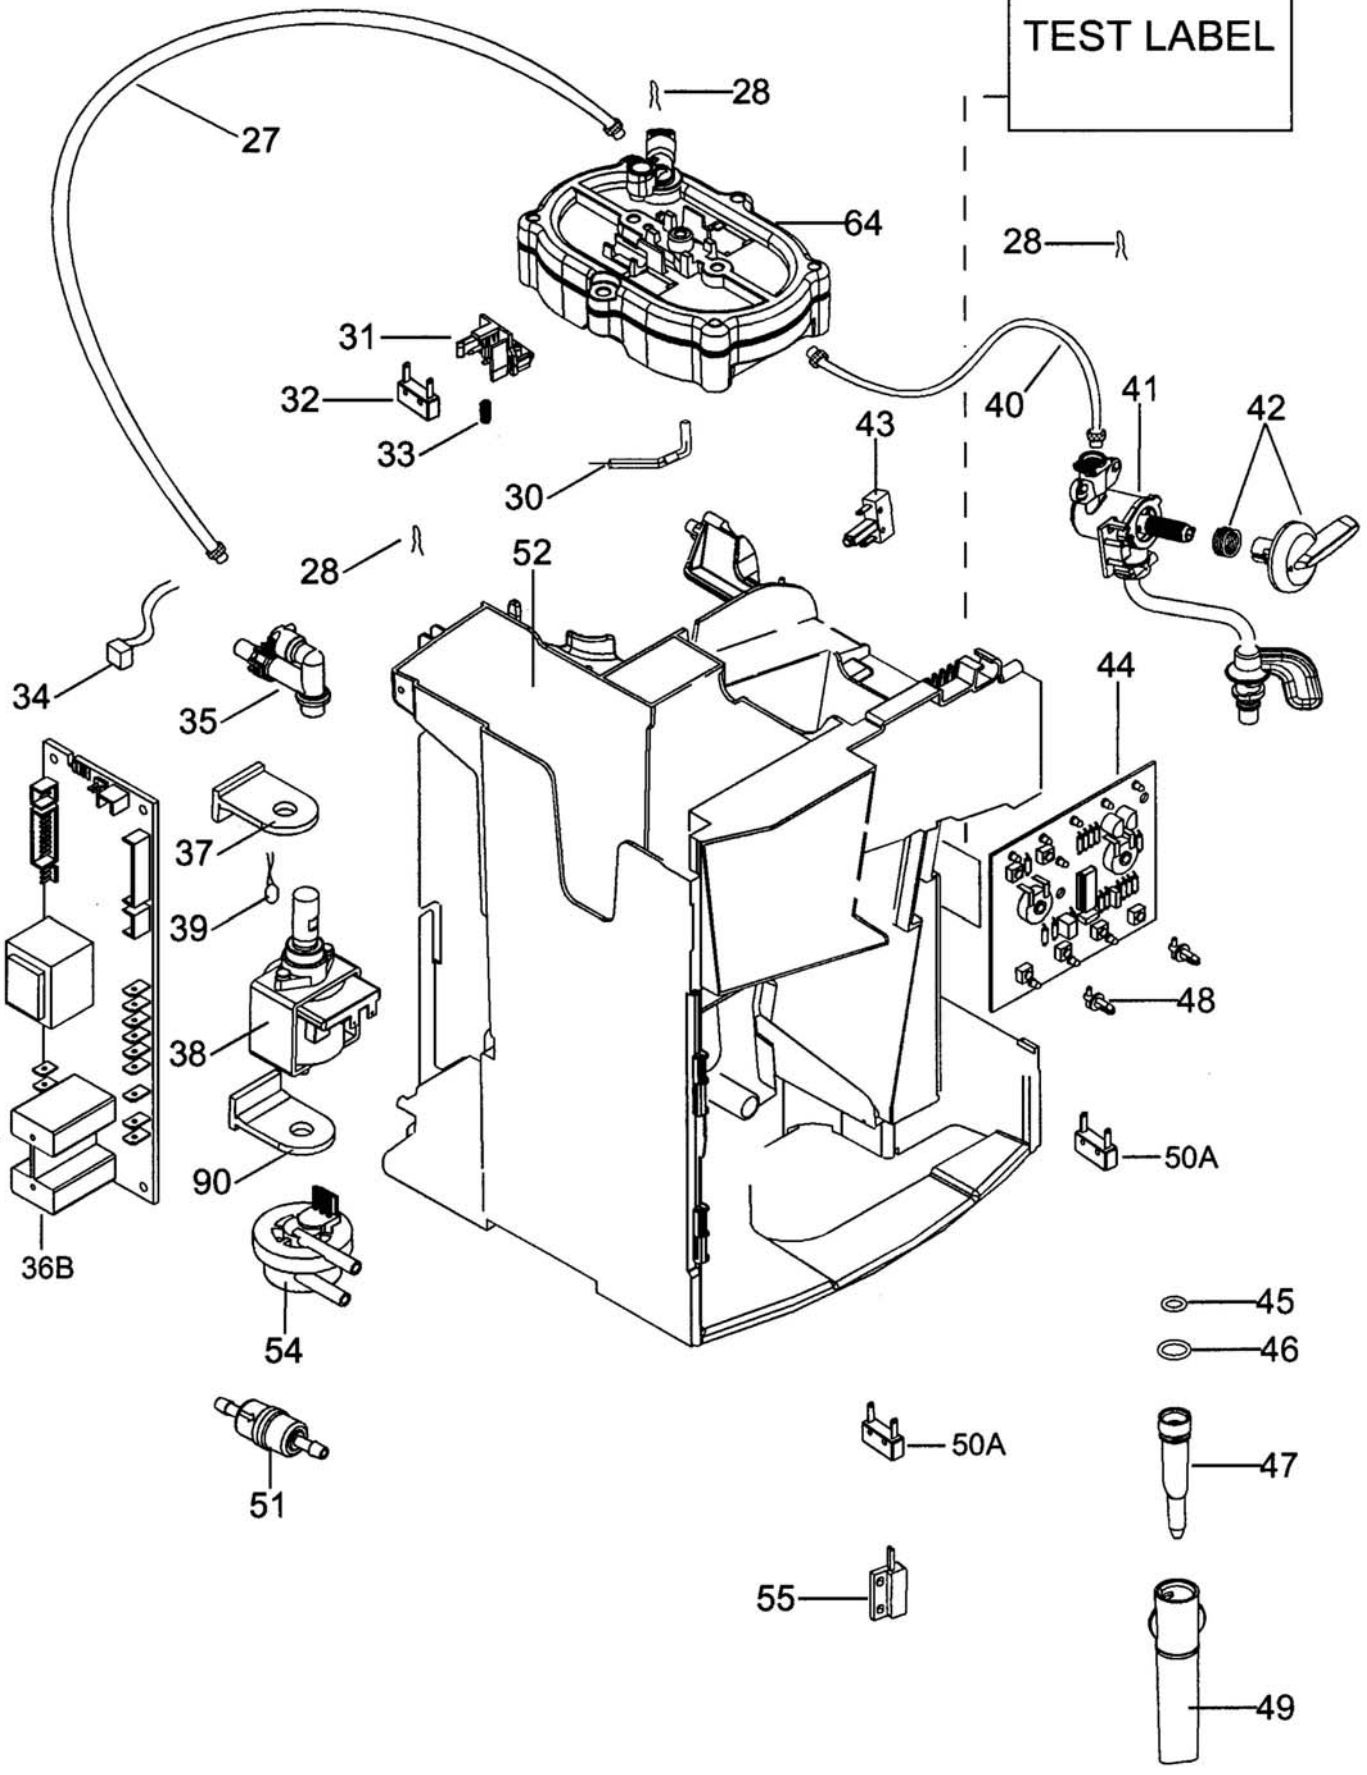

TEST LABEL

TEST LABEL

← TO PLACE AN ORDER CHECK THE LABEL

CCCCC **EE** SSSSS PPPP

AB=62B

64

95

63

91

A RU INT SKA EAM3300S

Pos.	Code	Description
	5313210401	COVER-SAVE FINGERS B BLACK
	5332224100	BELT
	7313217261	MOTOR ASSEMBLY
01	5332143500	COVER
02	5332143400	COVER
04	7313224511	CLOSURE
05	5332143900	SIDE LEFT
06	5913210471	KNOB
07	5532146600	TANK
08	5332168900	REAR PANEL
09	5332143800	SIDE RIGHT
10	7332182600	CONTROL PANEL ASSEMBLY
11	VI000	SEE TECHNICAL INFORMATION
12	7313220631	DOOR ASSY
13	5332142600	HOOK
14	5332145600	COVER
15	7313228241	TANK
16	5332171900	PROFILE
17	6032105000	CUP PLATE
18	5332169700	TRAY
19	5332225800	BOTTOM
20	5332266300	FLOAT
21	5332169200	MEASURING SPOON
27	5532118000	TUBE PTFE DI2-DE4 L=230 2BUSHES
28	6132101300	CLIP
30	5032513900	TCO
31	5332142200	SUPPORT
32	5132104100	MICROSWITCH
33	6132104700	SPRING
34	5217100200	SENSOR NTC
35	7313219431	VALVE
36B	5232109600	POWER BOARD
37	5332159800	SUPPORT
38	5113211281	PUMP
39	5232103200	PROTECTOR
40	5513212881	TUBE PTFE DI2-DE4 L=270 2BUSHES
41	7313216621	TAP