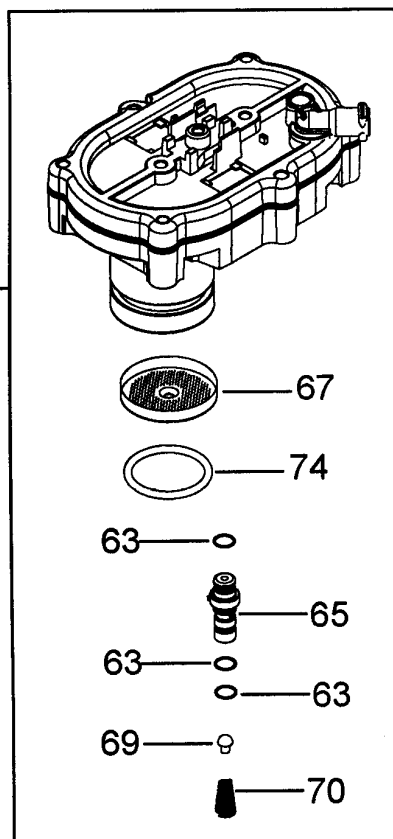

TEST LABEL

TEST LABEL

← TO PLACE AN ORDER CHECK THE LABEL

CCCCC **EE** SSSSS PPPP

AB=62B

64

95

63

82

83

84

68B

73

53

50A

77

91

A RU INT SKA EAM3300S

Pos.	Code	Description
	5313210401	COVER-SAVE FINGERS B BLACK
	5332224100	BELT
	7313217261	MOTOR ASSEMBLY
01	5332143500	COVER
02	5332143400	COVER
04	7313224511	CLOSURE
05	5332143900	SIDE LEFT
06	5913210471	KNOB
07	5532146600	TANK
08	5332168900	REAR PANEL
09	5332143800	SIDE RIGHT
10	7332182600	CONTROL PANEL ASSEMBLY
11	VI000	SEE TECHNICAL INFORMATION
12	7313220631	DOOR ASSY
13	5332142600	HOOK
14	5332145600	COVER
15	7313228241	TANK
16	5332171900	PROFILE
17	6032105000	CUP PLATE
18	5332169700	TRAY
19	5332225800	BOTTOM
20	5332266300	FLOAT
21	5332169200	MEASURING SPOON
27	5532118000	TUBE PTFE DI2-DE4 L=230 2BUSHES
28	6132101300	CLIP
30	5032513900	TCO
31	5332142200	SUPPORT
32	5132104100	MICROSWITCH
33	6132104700	SPRING
34	5217100200	SENSOR NTC
35	7313219431	VALVE
36B	5232109600	POWER BOARD
37	5332159800	SUPPORT
38	5113211281	PUMP
39	5232103200	PROTECTOR
40	5513212881	TUBE PTFE DI2-DE4 L=270 2BUSHES
41	7313216621	TAP