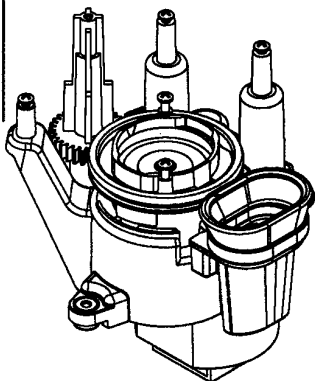

TEST LABEL

TEST LABEL

← TO PLACE AN ORDER CHECK THE LABEL

CCCCC **EE** SSSSS PPPP

AB=62B

64

95

63

91

A RU INT SKA EAM3300S

Pos.	Code	Description
	5313210401	COVER-SAVE FINGERS B BLACK
	5332224100	BELT
	7313217261	MOTOR ASSEMBLY
01	5332143500	COVER
02	5332143400	COVER
04	7313224511	CLOSURE
05	5332143900	SIDE LEFT
06	5913210471	KNOB
07	5532146600	TANK
08	5332168900	REAR PANEL
09	5332143800	SIDE RIGHT
10	7332182600	CONTROL PANEL ASSEMBLY
11	VI000	SEE TECHNICAL INFORMATION
12	7313220631	DOOR ASSY
13	5332142600	HOOK
14	5332145600	COVER
15	7313228241	TANK
16	5332171900	PROFILE
17	6032105000	CUP PLATE
18	5332169700	TRAY
19	5332225800	BOTTOM
20	5332266300	FLOAT
21	5332169200	MEASURING SPOON
27	5532118000	TUBE PTFE DI2-DE4 L=230 2BUSHES
28	6132101300	CLIP
30	5032513900	TCO
31	5332142200	SUPPORT
32	5132104100	MICROSWITCH
33	6132104700	SPRING
34	5217100200	SENSOR NTC
35	7313219431	VALVE
36B	5232109600	POWER BOARD
37	5332159800	SUPPORT
38	5113211281	PUMP
39	5232103200	PROTECTOR
40	5513212881	TUBE PTFE DI2-DE4 L=270 2BUSHES
41	7313216621	TAP